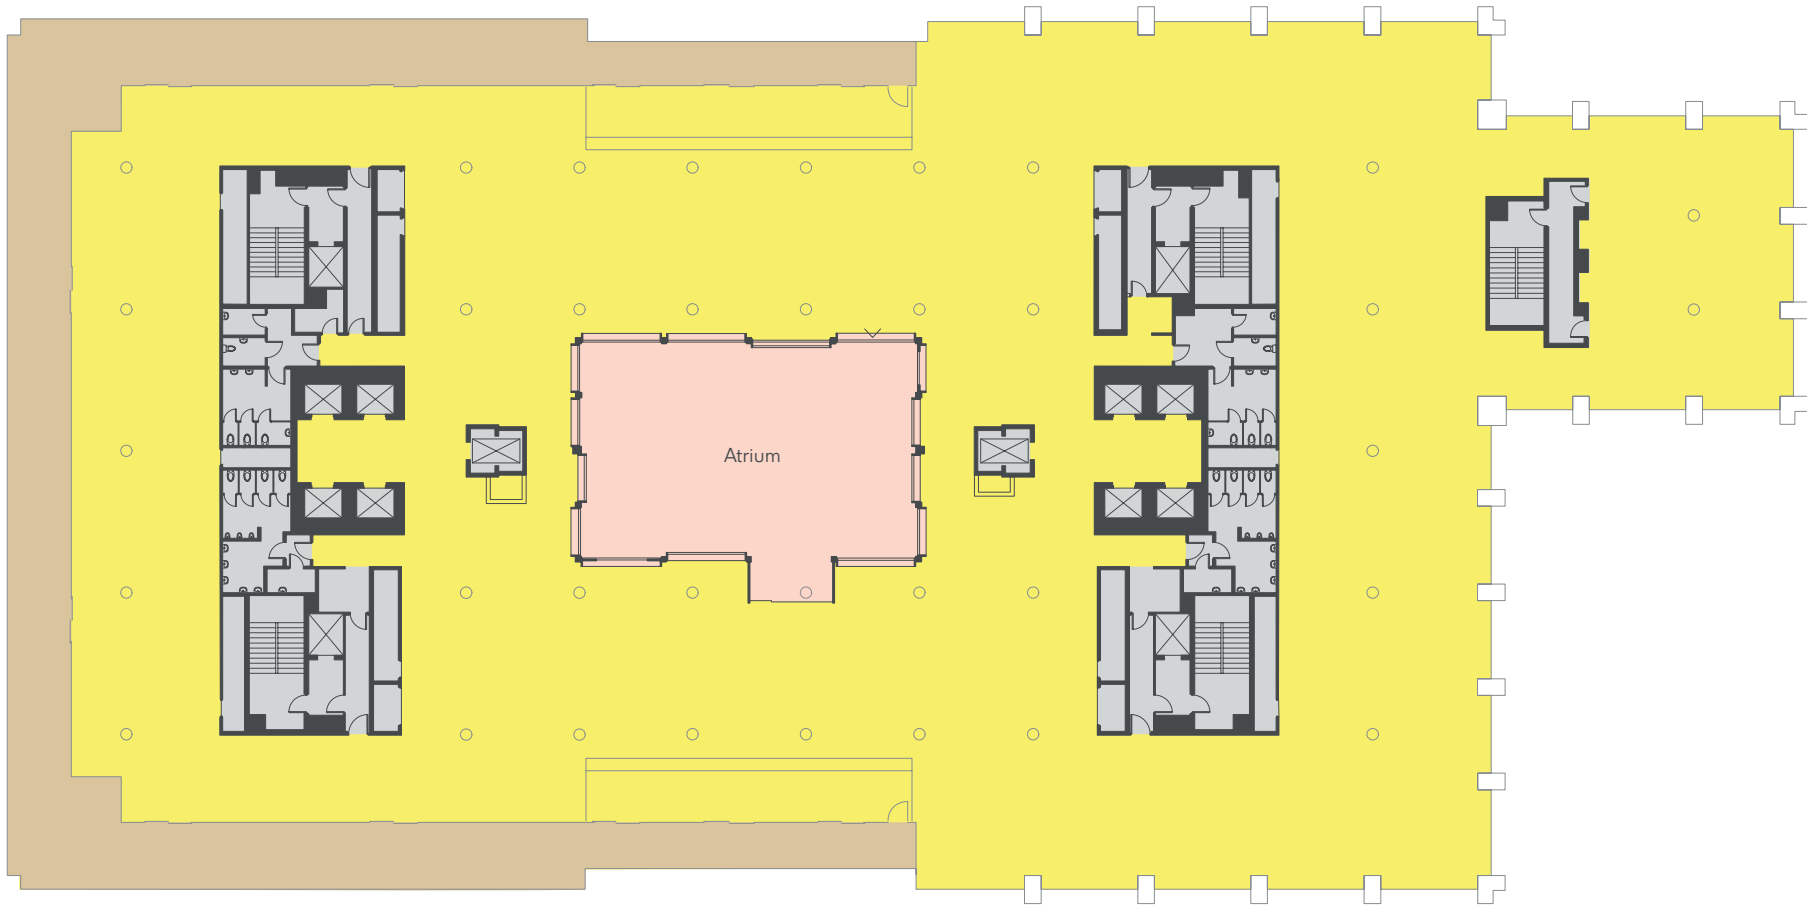

7th (Terrace)

28,342 sq ft 2,633 sq m

Available Office      Terrace      Tenant Amenities