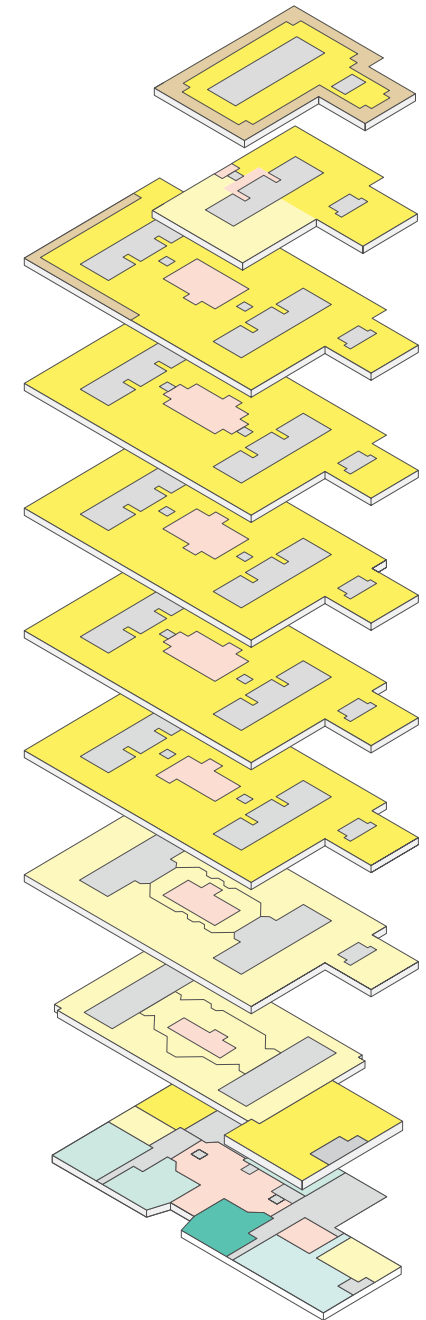

Republic

R1 Office
Schedule of Areas

R1 Office

Schedule of Areas

9th (Terrace)	Office	9,171 sq ft	852 sq m
Part 8th	Office	7,654 sq ft	711 sq m
7th (Terrace)	Office	28,342 sq ft	2,633 sq m
6th	Office	31,603 sq ft	2,936 sq m
5th	Office	31,840 sq ft	2,958 sq m
4th	Office	31,872 sq ft	2,961 sq m
3rd	Office	31,958 sq ft	2,969 sq m
2nd, Atrium Gallery	Office		Let
1st, Atrium Gallery	Office		Let
1st, Pavilion	Office	4,822 sq ft	448 sq m
Ground	Office Retail Units	1,816 sq ft 2,893 sq ft	169 sq m 269 sq m
Total		181,971 sq ft	16,906 sq m

Republic

republic.london

December 2017.