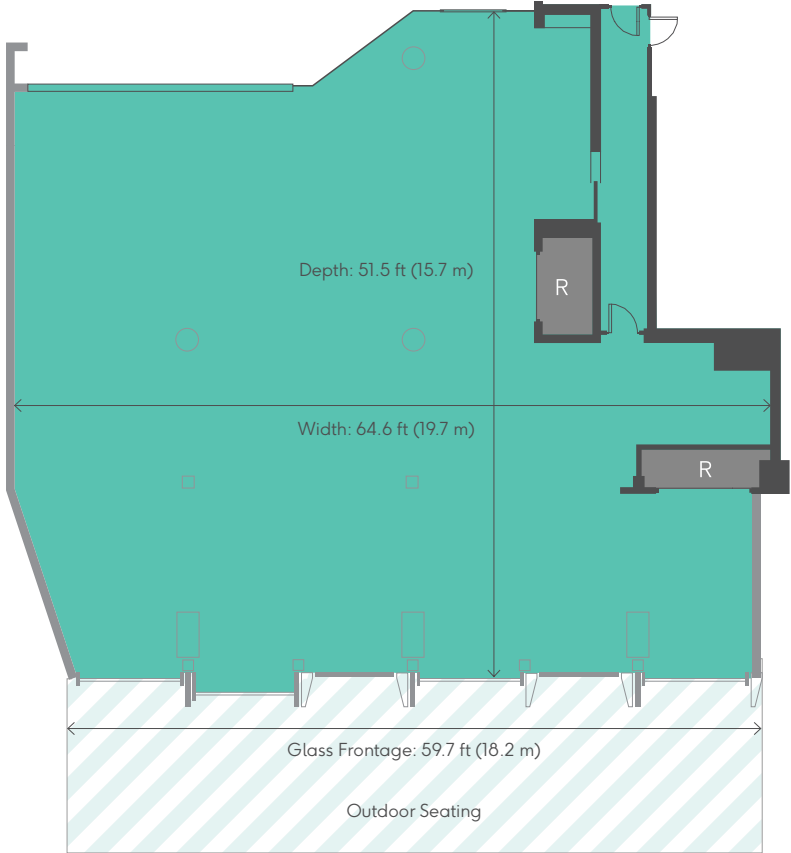

Retail Unit G.04

A1/A3/A4  
2,893 sq ft (269 sq m)

Outside Seating:  
1,001 sq ft (93 sq m)

Outdoor Seating Available Retail R: Risers