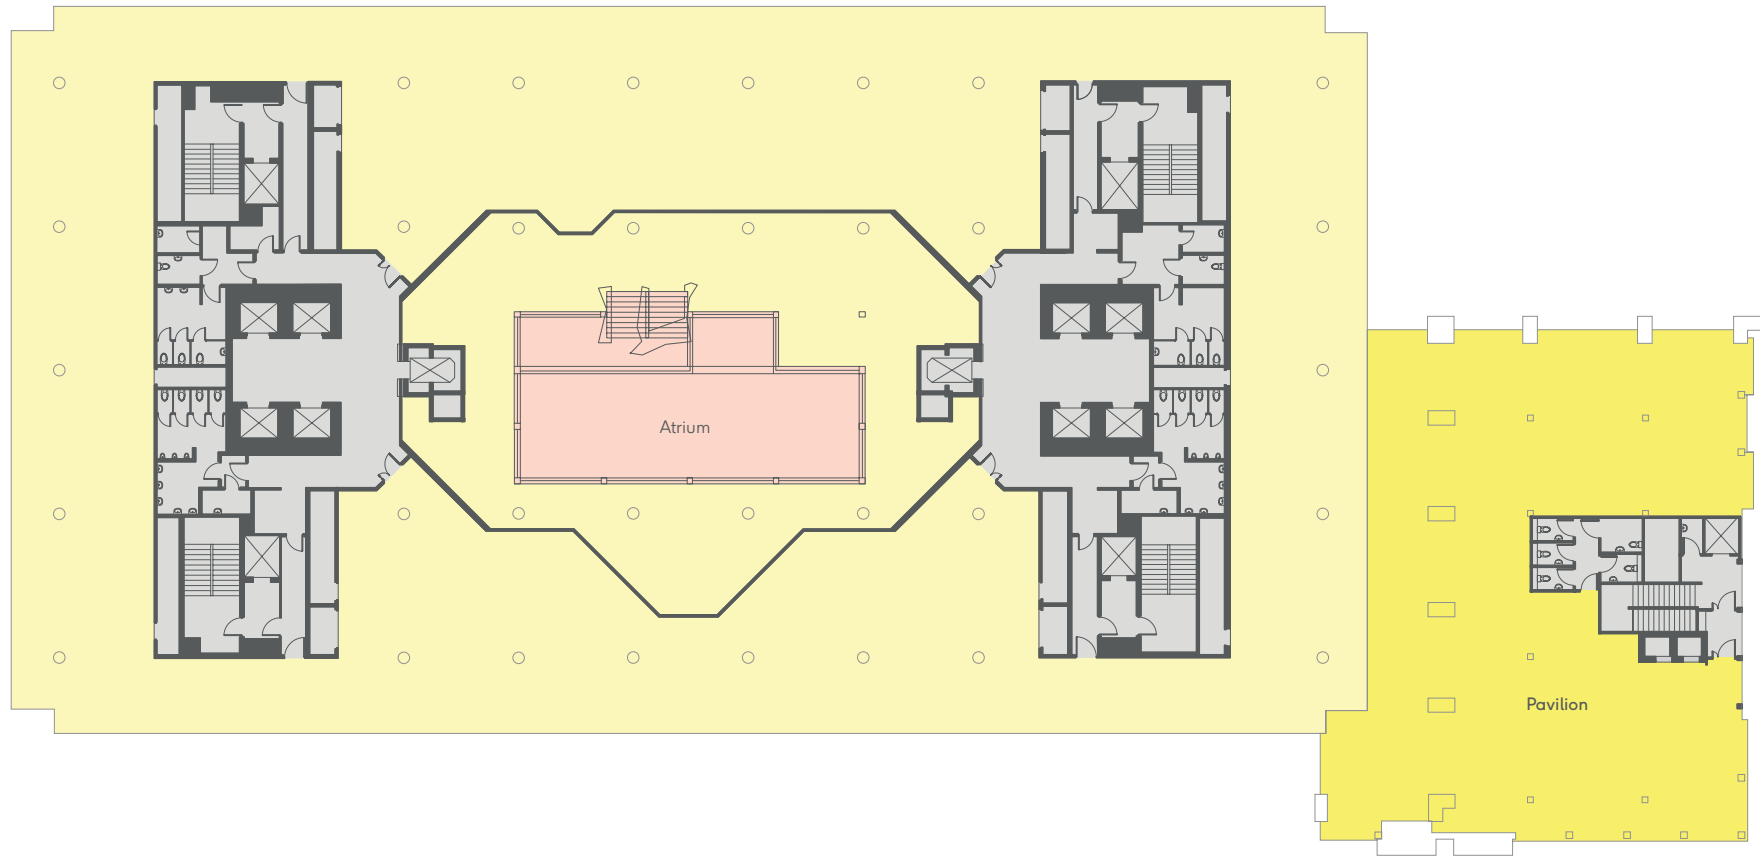

1st

Atrium Gallery: Let

Pavillion: 4,822 sq ft 448 sq m

Available Office

Let Office

Tenant Amenities