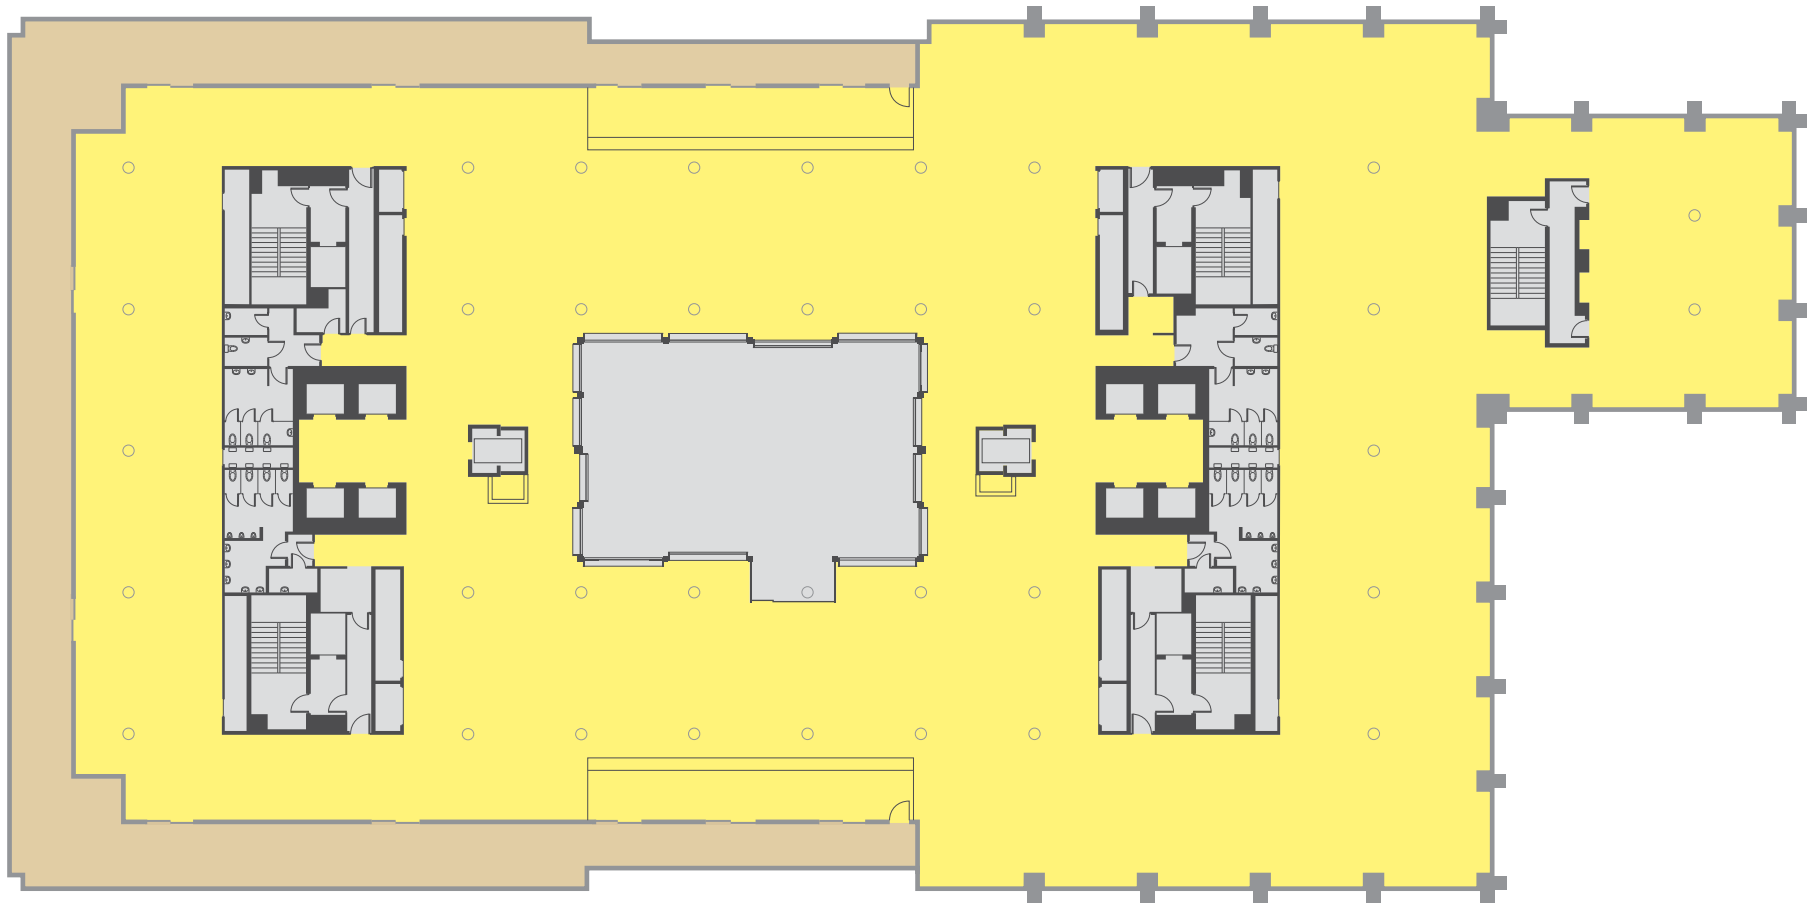

7th (Terrace)

28,342 sq ft 2,633 sq m

- Available Office ●
- Terrace ●