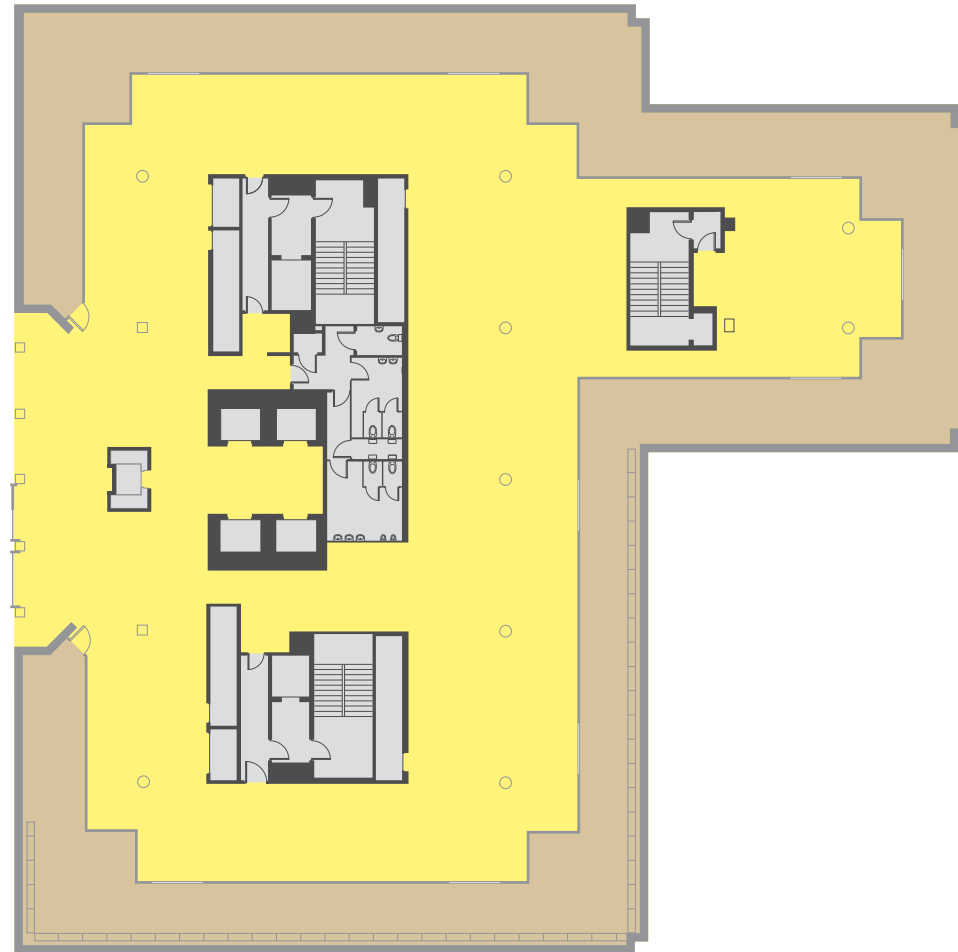

9th (Terrace)

9,171 sq ft 852 sq m

- Available Office ●
- Terrace ●