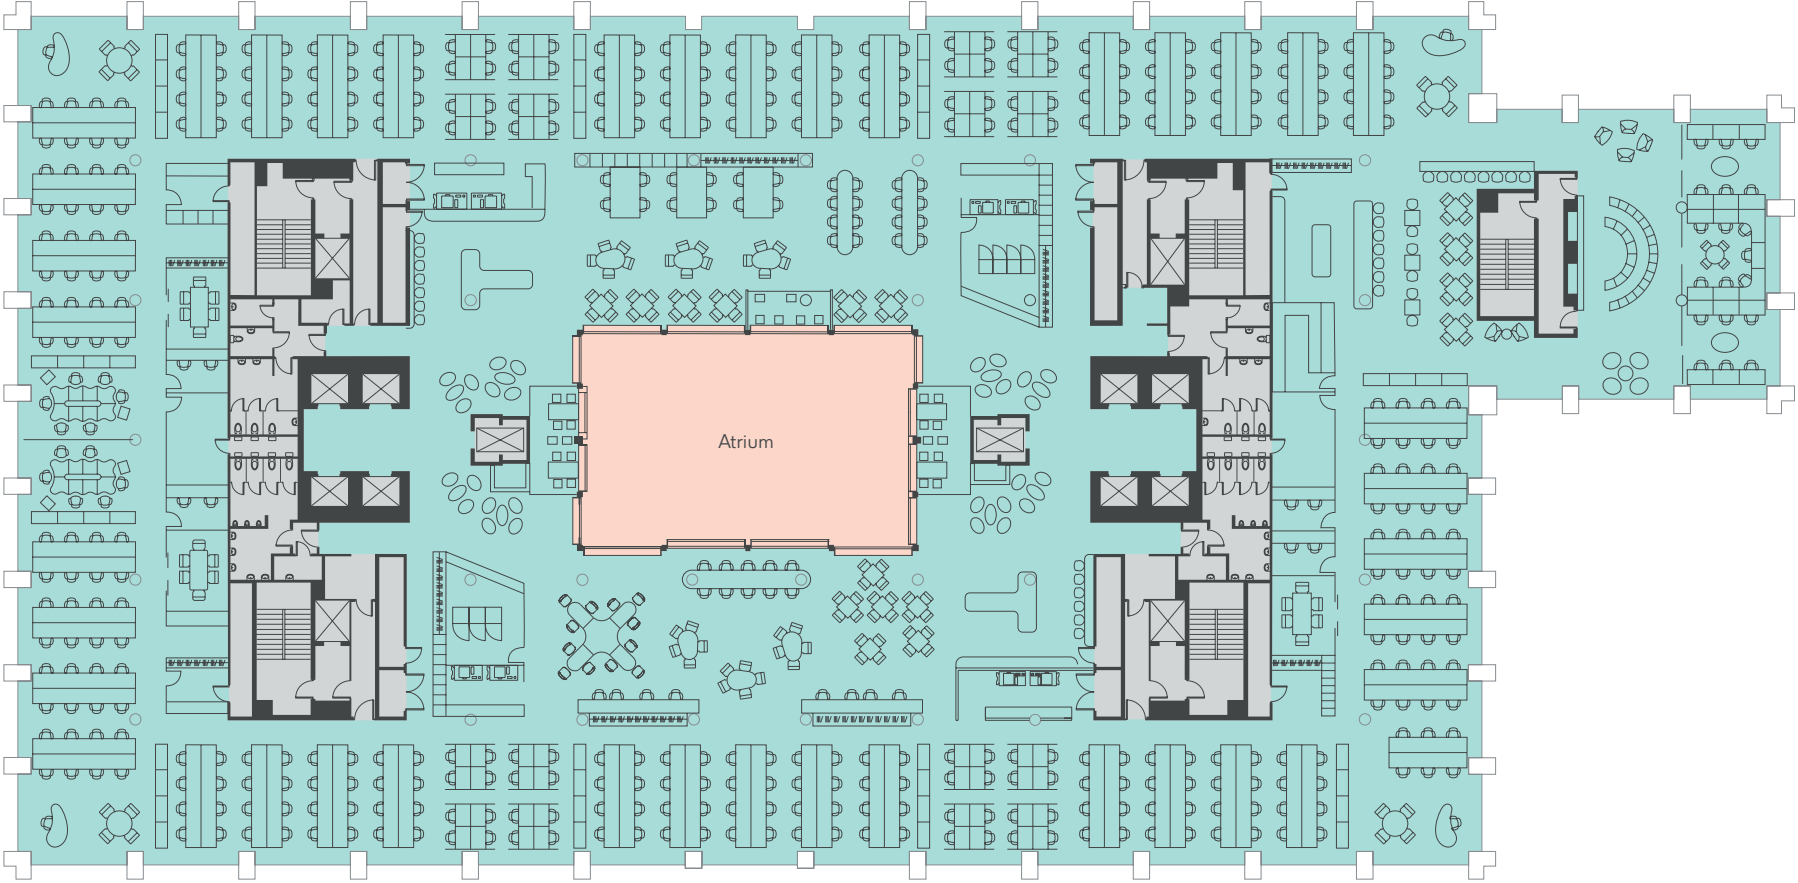

# Republic

---

R1 Office  
Space Plans

3rd – 6th

Circa 31,750 sq ft 2,950 sq m

No of people: 292

Occupational density: 1:10

3rd – 6th

Circa 31,750 sq ft 2,950 sq m

No of people: 490

Occupational density: 1:6

Republic

republic.london

December 2017.