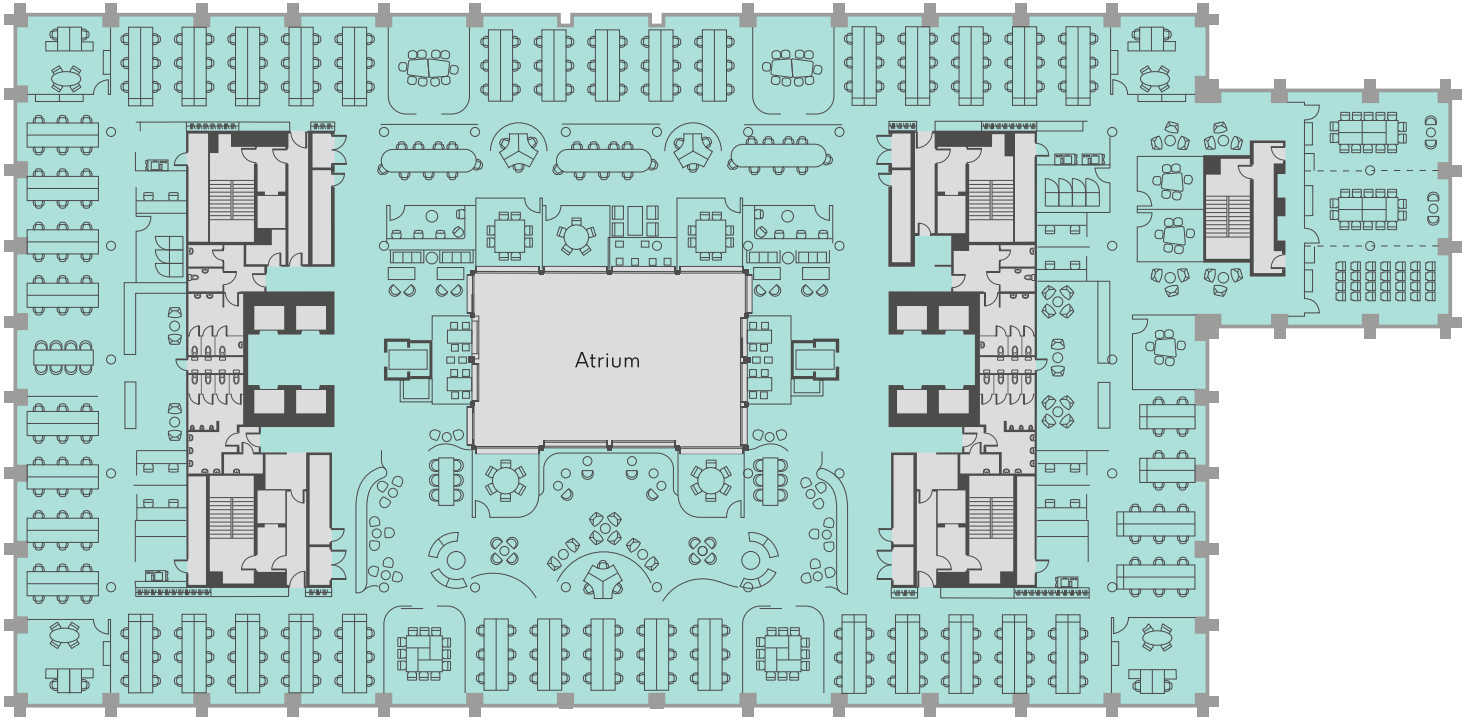

# Republic

---

R1 Office  
Spaceplans

3rd – 6th Floors

Circa 31,750 sq ft 2,950 sq m

No of people: 292

Occupational density: 1:10

3rd – 6th Floors

Circa 31,750 sq ft 2,950 sq m

No of people: 490

Occupational density: 1:6

Republic

republic.london