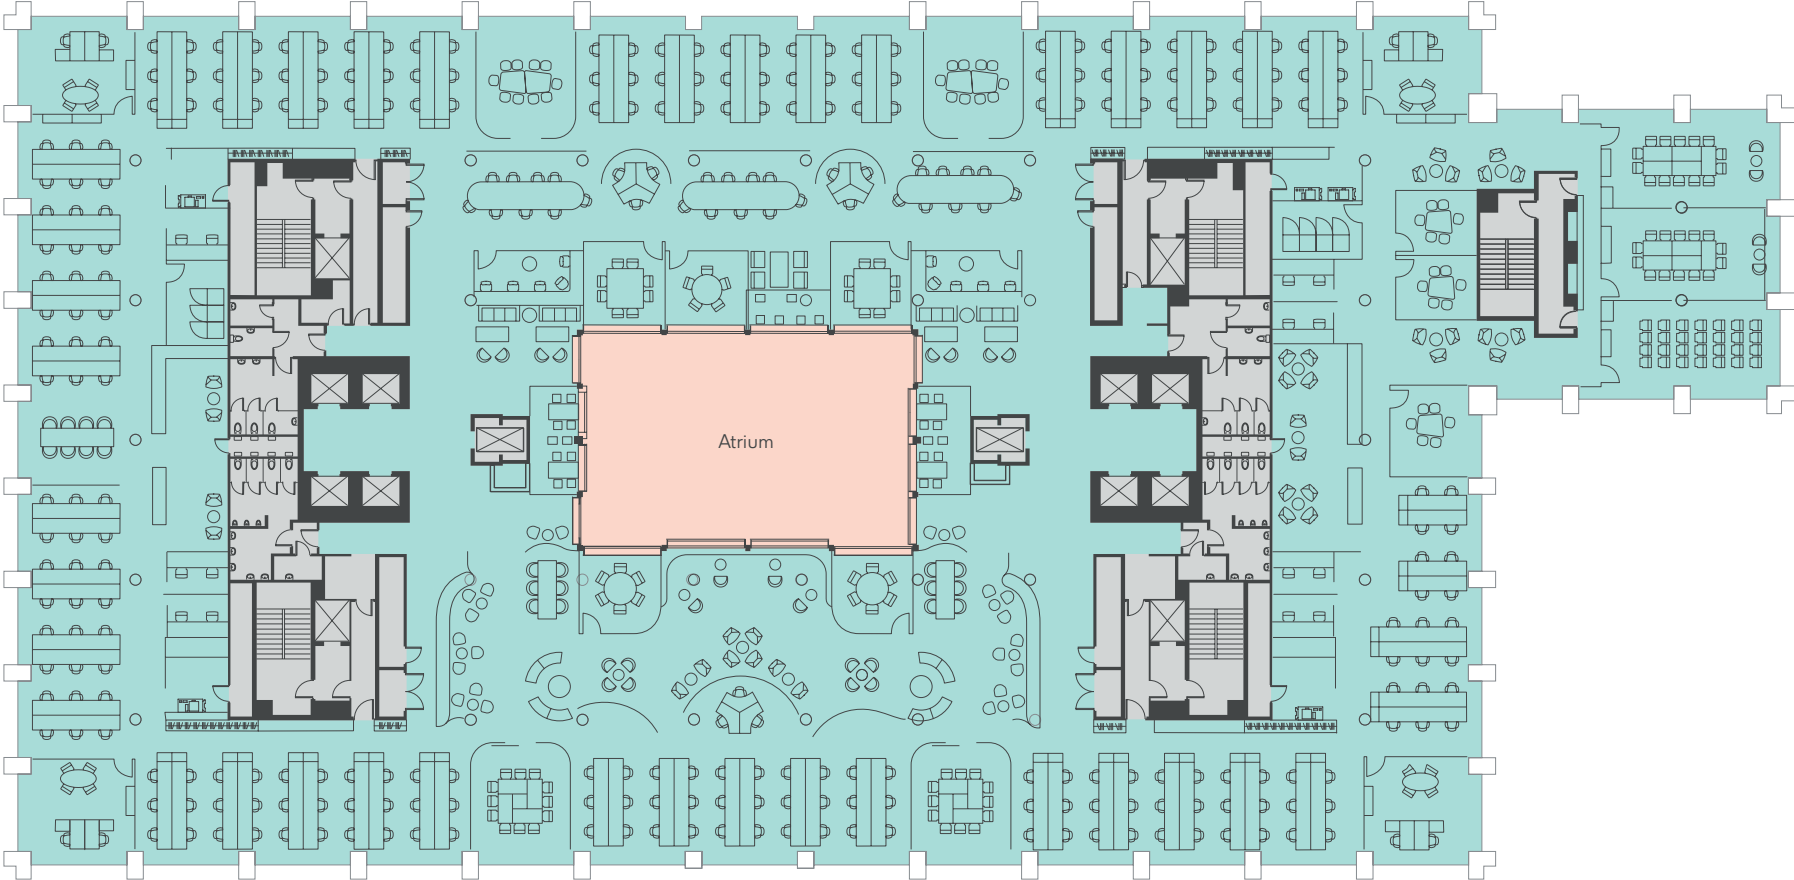

# Republic

---

R1 Office  
Space Plans

3rd – 6th

Circa 31,750 sq ft 2,950 sq m

No of people: 292

Occupational density: 1:10

3rd – 6th

Circa 31,750 sq ft 2,950 sq m

No of people: 490

Occupational density: 1:6

Republic

republic.london

December 2017.