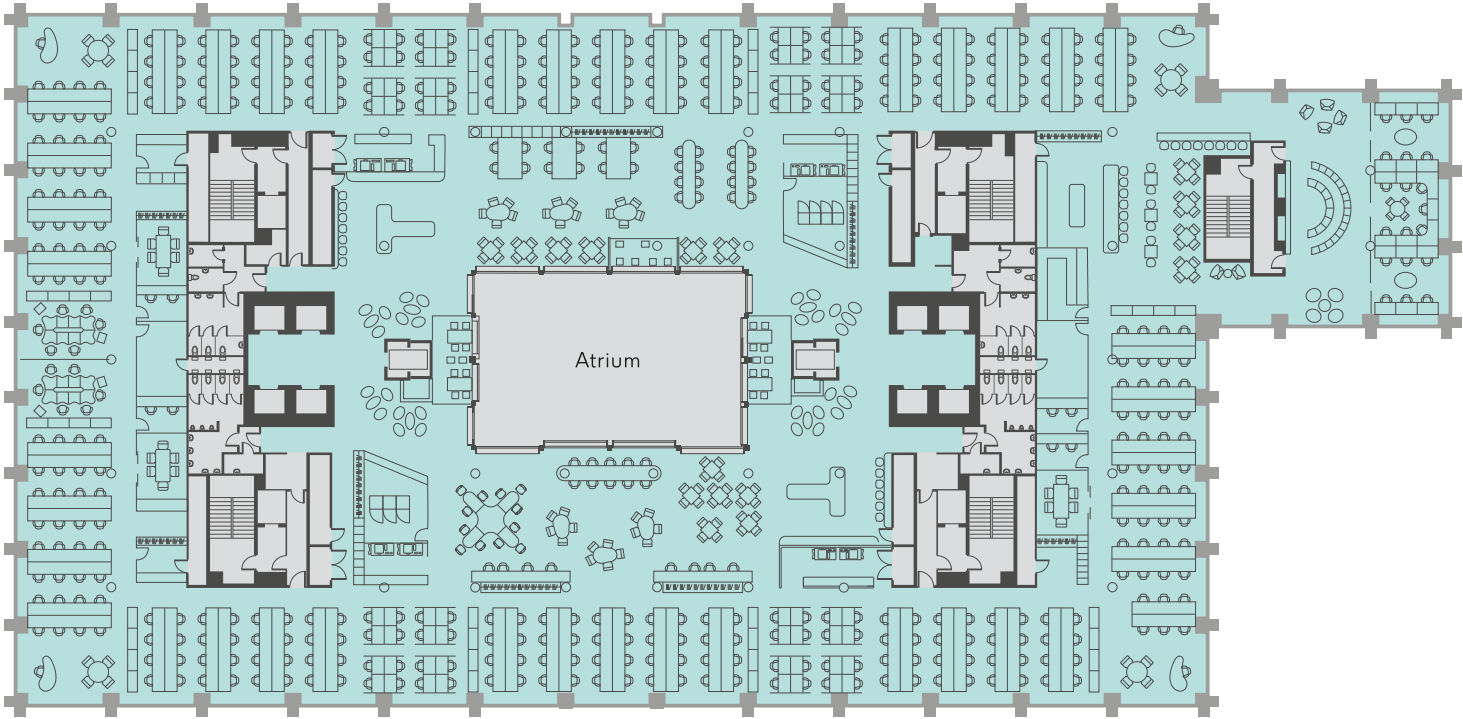

# Republic

---

R1 Office  
Spaceplans

3rd – 6th Floors

Circa 31,750 sq ft 2,950 sq m

No of people: 292

Occupational density: 1:10

3rd – 6th Floors

Circa 31,750 sq ft 2,950 sq m

No of people: 490

Occupational density: 1:6

Republic

republic.london